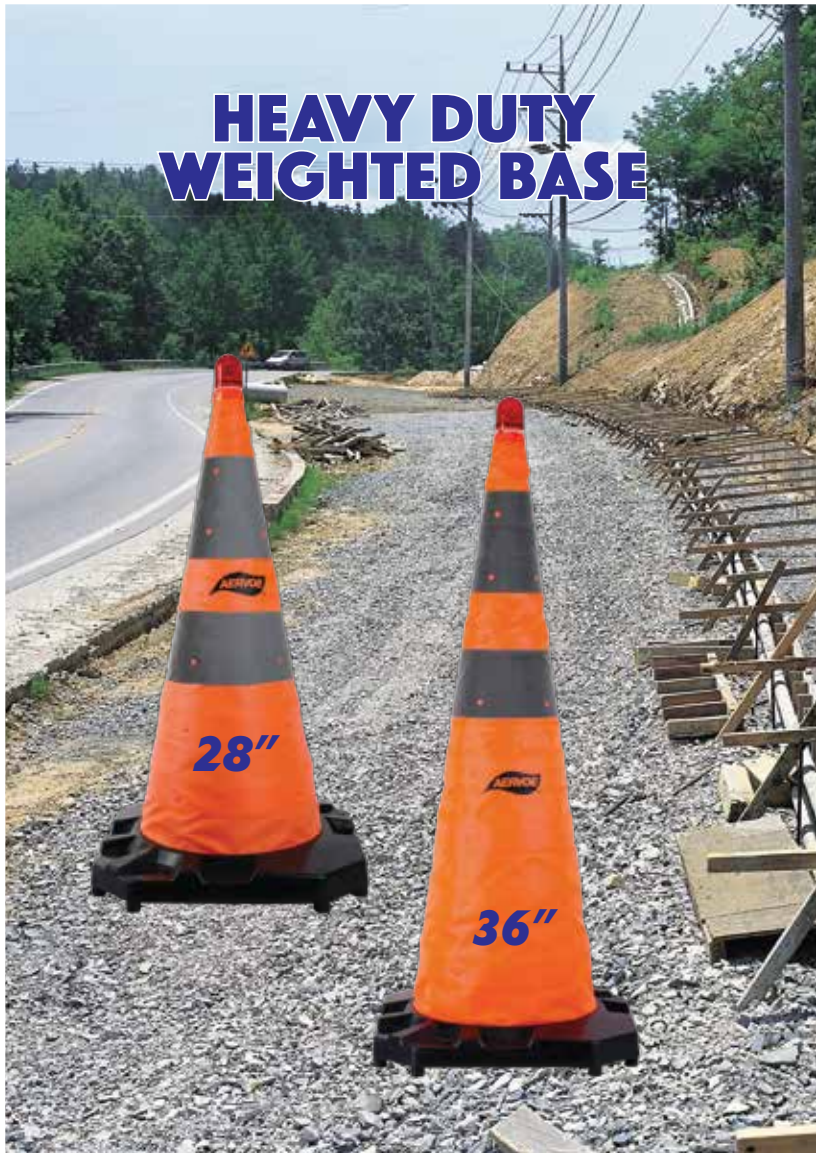

Your source for collapsible safety cones

**STANDARD
CONE**

**HEAVY DUTY
WEIGHTED BASE**

Red LED Light Included*

**2 included with heavy-duty cones*

36" CONE IS NOW REQUIRED IN MANY STATES.

Cones collapse in seconds

STORES IN A CAR TRUNK, UTILITY TRUCK, OR SERVICE VEHICLE.

Construction • First Responder • Road Safety

FEATURES

H.D. Collapsible Safety Cones

- Collapses to 2½" high
- 9 lb. weighted rubber base
- Durable nylon fabric
- 4" and 6" reflective stripes
- Includes 2 LED lights: 1 for the top of the cone and 1 to illuminate the inside of the cone, 4 AAA batteries and storage case
- Available in a 3-pack or 5-pack kit

Single Pack

Kit Pack

Standard Collapsible Safety Cones

- Collapses to 2" high
- 28" cone has a 4 lb. weighted base
- 18" cone is not weighted
- Durable nylon fabric
- 18" cone has 2" reflective stripes
- 28" cone has 4" & 6" reflective stripes
- Each include: 1 LED light, 2 AAA batteries each and storage case
- Available in a 3-pack or 5-pack kit